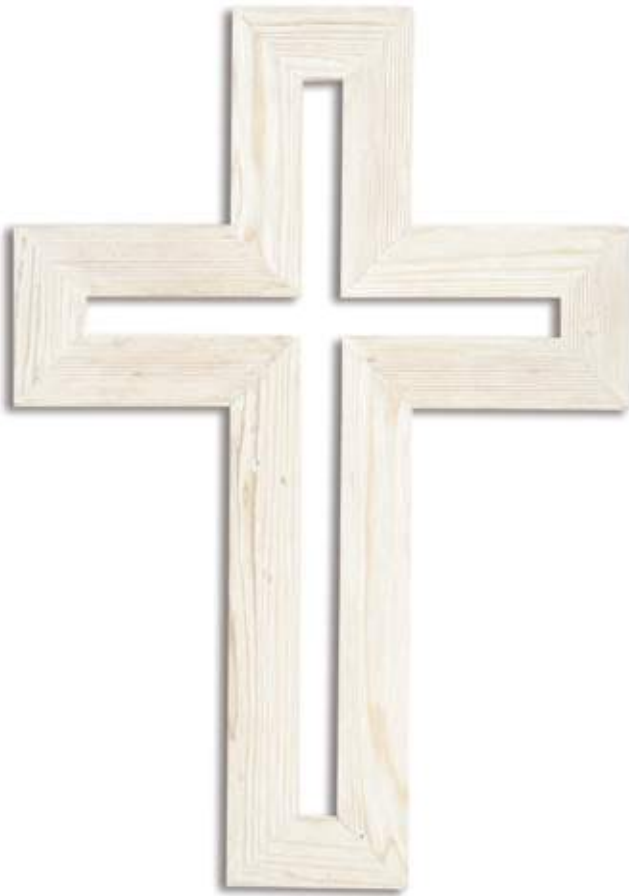

OUTLINE SEASIDE CROSS

PINEWOOD

SIZE	DIMENSIONS	SRP
12"	12" x 8 1/2" x 1"	P1,400.00
18"	18" x 13" x 1"	P1,700.00
24"	24" x 17" x 1"	P2,300.00