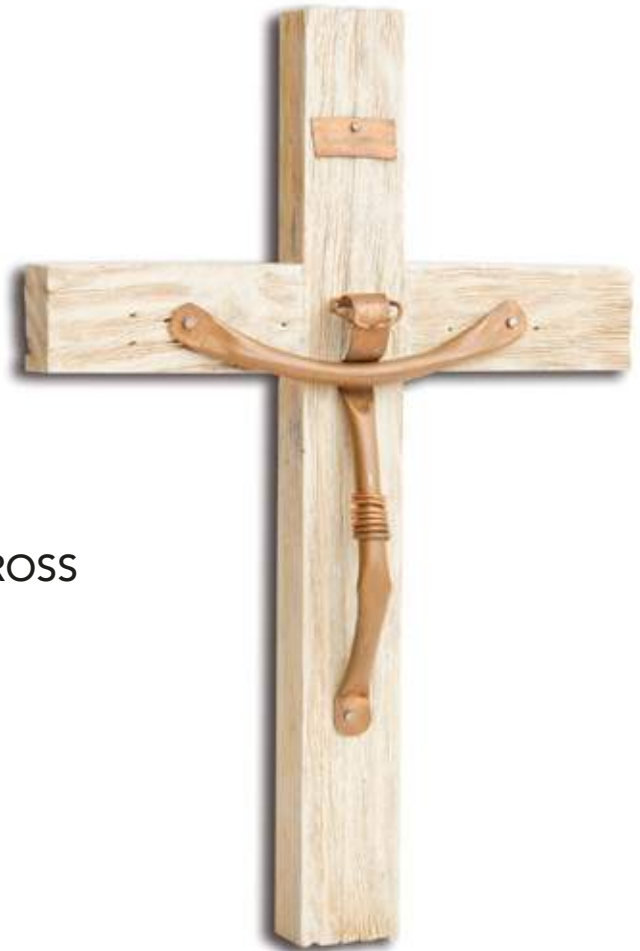

PINEWOOD

SIZE	DIMENSIONS	SRP
12"	12" x 8 1/2" x 1"	P1,400.00
18"	18" x 13" x 1"	P1,700.00
24"	24" x 17" x 1"	P2,300.00

ABSTRACT CHRIST SEASIDE CROSS

PINEWOOD

SIZE	DIMENSIONS	SRP
12"	12" x 8 1/4" x 2 1/4"	P1,900.00
18"	18" x 12" x 2 3/4"	P3,300.00
24"	24" x 16 1/2" x 4 1/4"	P4,500.00